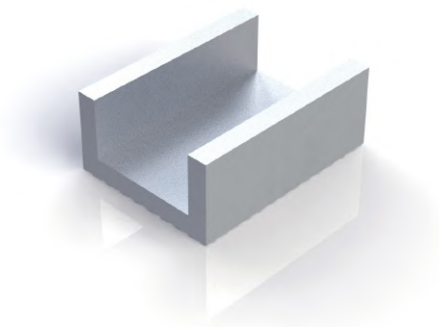

DACRYL[®]

U WEDGE FOR LED
technical drawing CU-L

U WEDGES FOR LEDS

Technical drawing CU-L

Uses

- Protective piece for led stripes / Dacryl® panels

Specifics

- Fastening with double-sided adhesive
- Use for Artwork/Tubular frames

Dimensions

20 x 15 x H 8 mm / Aluminium

General informations