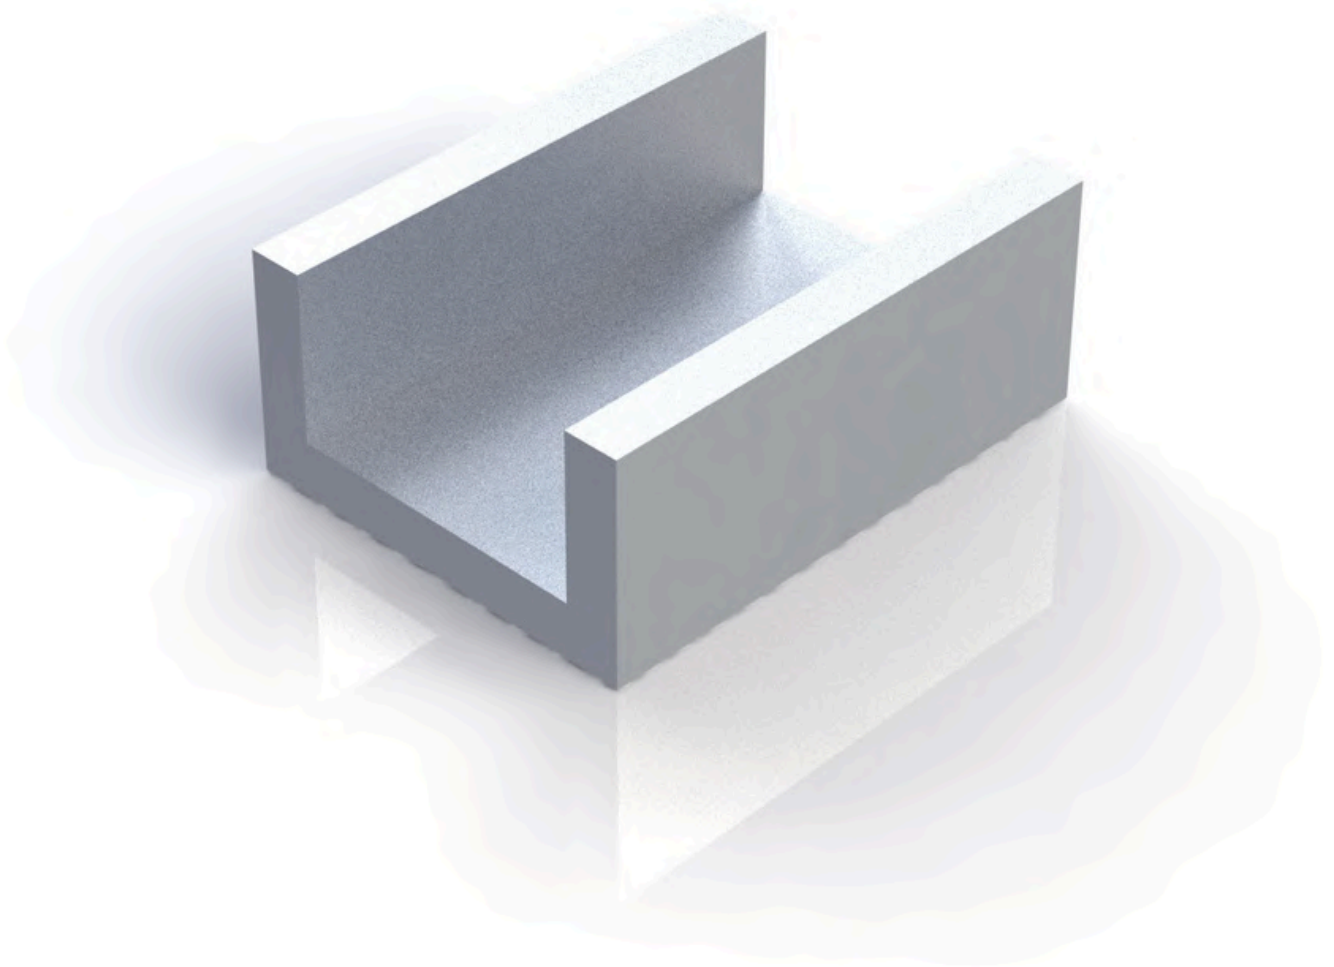

DACRYL[®]

U WEDGE FOR LED
technical drawing CU-L

U WEDGES FOR LEDS

Technical drawing CU-L

Uses

- Protective piece for led stripes / Dacryl® panels

Specifics

- Fastening with double-sided adhesive
- Use for Artwork/Tubular frames

Dimensions

20 x 15 x H 8 mm / Aluminium

General informations