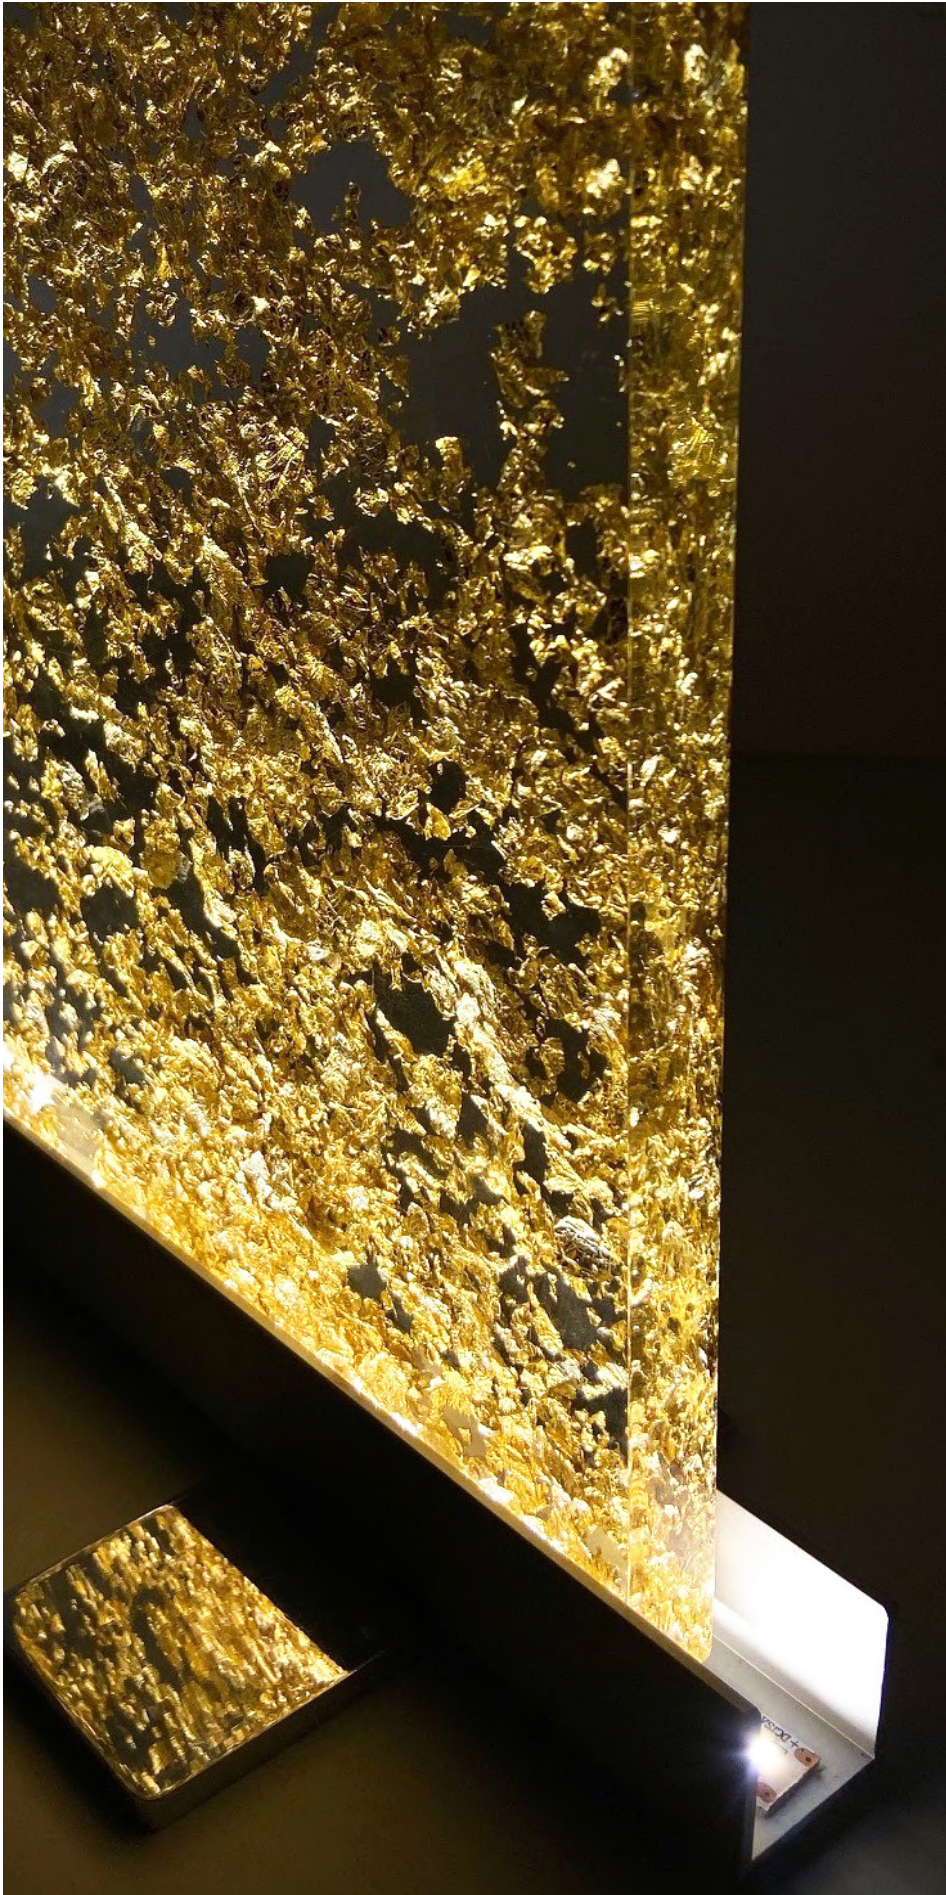

## LED Color

- Cold white (6000° k)
- Neutral white (4000° k)
- Warm white (3000° k)
- RGB with color variation
- Life span of the LED :  
50 000 hours

### Descriptions

LED color

- cold white
- neutral white
- warm white
- dimensions :  
W 10 x H 1.3 x L 5000 mm
- Power / Voltage :  
14.4 W/meters / 12v-24v DC

- LED numbers :  
120 LED/meters - 25 mm sections
- Rolls of length 5m