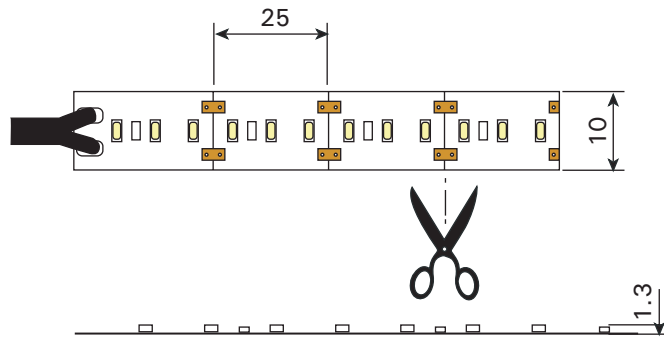

### Descriptions

LED color

- cold white
- neutral white
- warm white
- dimensions :  
W 10 x H 1.3 x L 5000 mm
- Power / Voltage :  
14.4 W/meters / 12v-24v DC

- LED numbers :  
120 LED/meters - 25 mm sections
- Rolls of length 5m

### Specifics

- LED edge lighting is not suitable for digital image inclusions.
- No installation in a wet environment

### Descriptions

- LED color
- cold white
  - neutral white
  - warm white
  - dimensions :  
W 11 x H 4.1 x L 5000 mm
  - Power / Voltage :  
14.4 W/mètres / 12v-24v DC

- LED numbers :  
120 LED/meters - 25 mm sections
- Rolls of length 5m