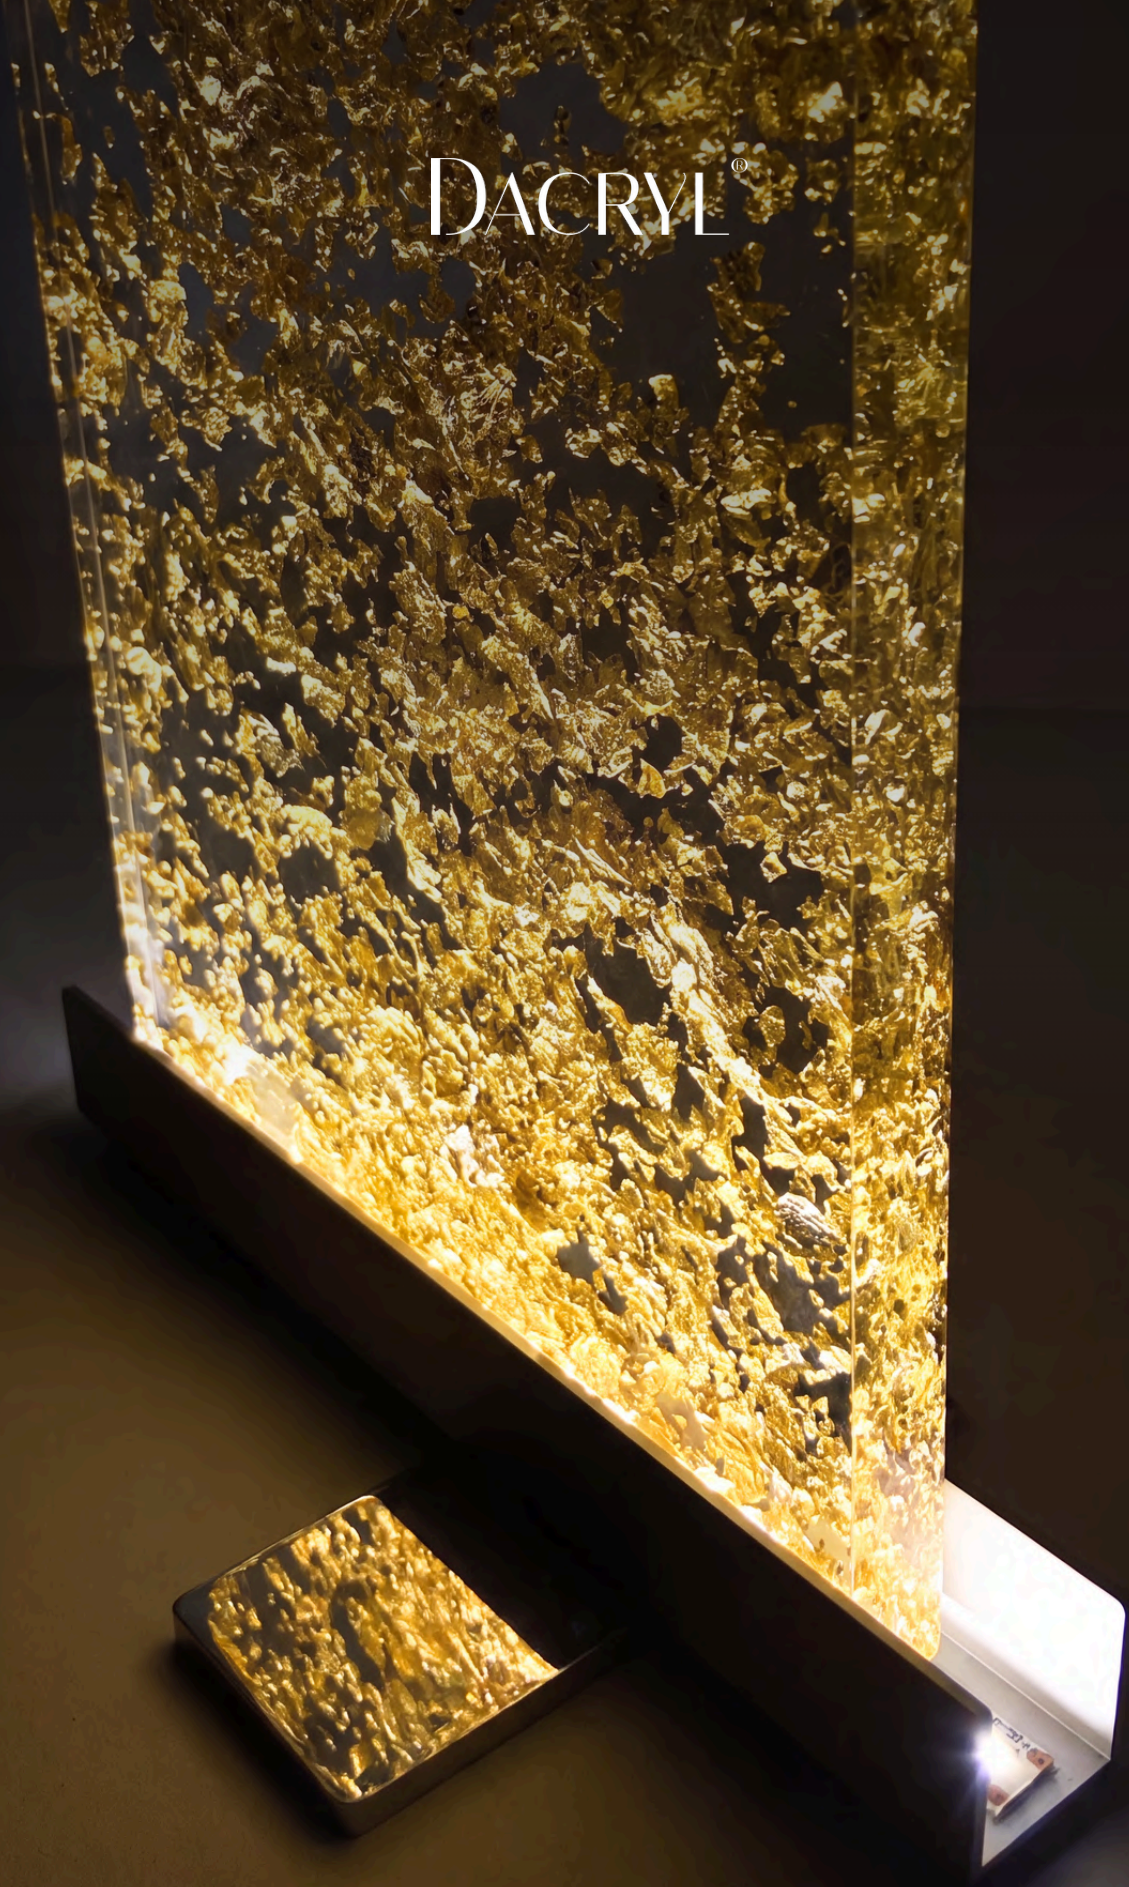

DACRYL®

LED LIGHTING