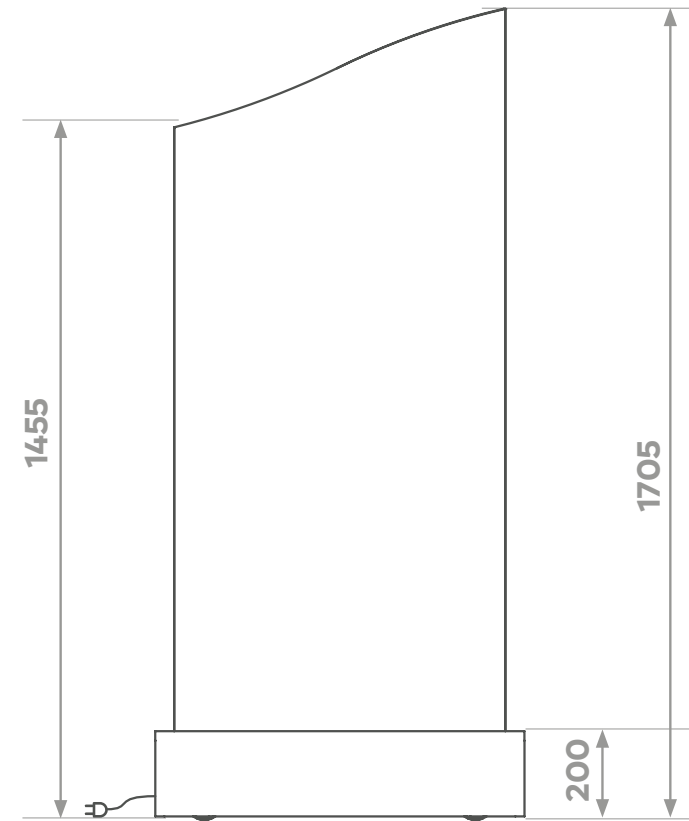

Five models of Dacryl panels available, installed on a wooden base (three finishes to choose from). Illuminated by Led lighting. Two sizes available.

GRAND MODÈLE

PETIT MODÈLE

FINITIONS DU PANNEAUX DACRYL