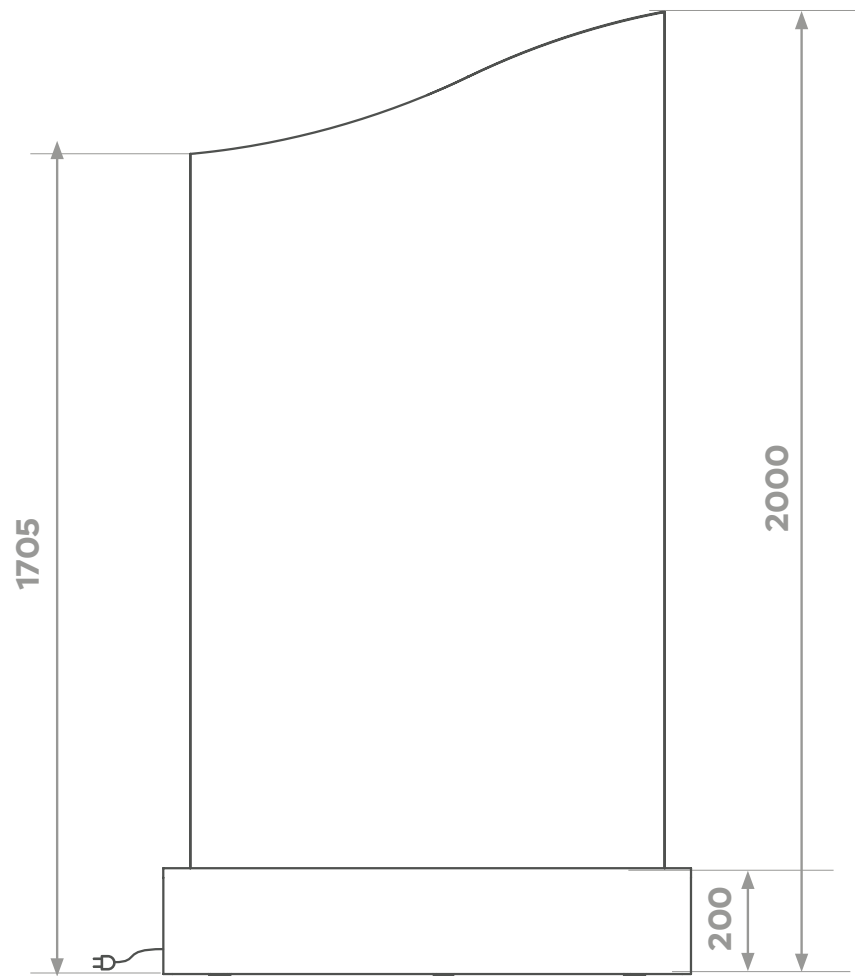

Five models of Dacryl panels available, installed on a wooden base (three finishes to choose from). Illuminated by Led lighting. Two sizes available.

GRAND MODÈLE

PETIT MODÈLE

FINITIONS DU PANNEAUX DACRYL