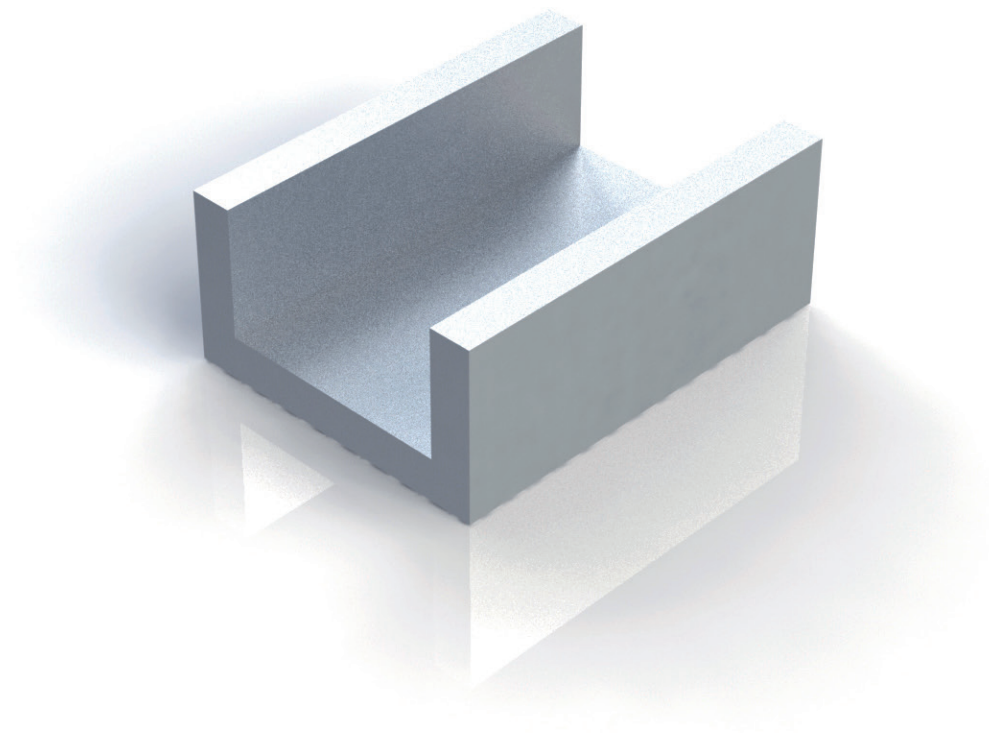

# U WEDGES FOR LEDS

Technical drawing CU-L

## Uses

- Protective piece for led stripes / Dacryl® panels

## Specifics

- Fastening with double-sided adhesive
- Use for Artwork/Tubular frames