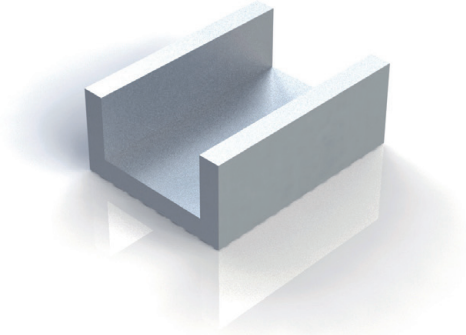

# U WEDGES FOR LEDS

Technical drawing CU-L

## Uses

- Protective piece for led stripes / Dacryl® panels

## Specifics

- Fastening with double-sided adhesive
- Use for Artwork/Tubular frames