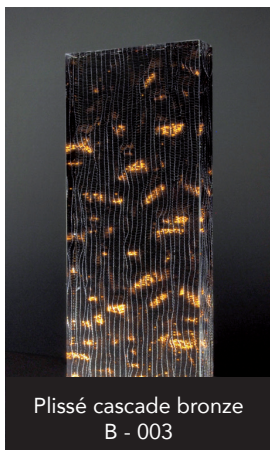

### Finishes

Raw aluminium

Anodized aluminium

Anodized bronze

Anodised black

Anodized gold

Anodized Rifle barrel

## Technical drawing ESC

## TARIF B

Plissé cascade or  
B - 002

Plissé cascade bronze  
B - 003

Plissé cascade argent  
B - 004

Plissé cascade blanc  
B - 005

Plissé cascade noir  
B - 008

Charlotte argent  
B - 011

Charlotte anthracite  
B - 012