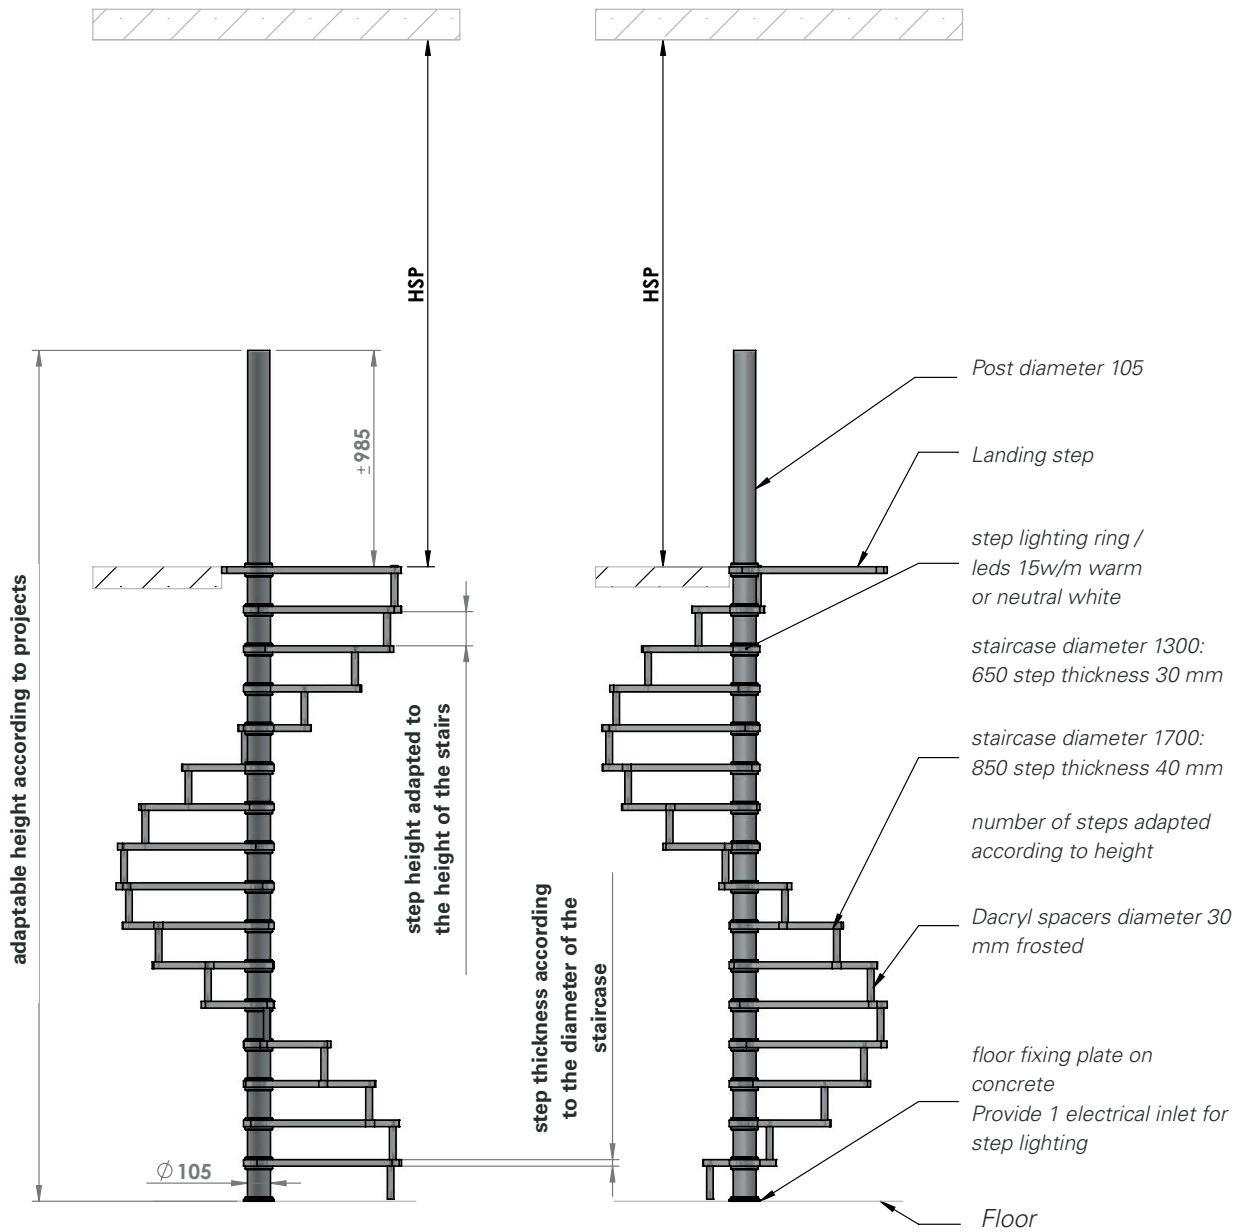

DACRYL® STAIRS

Technical drawing ESC

General informations