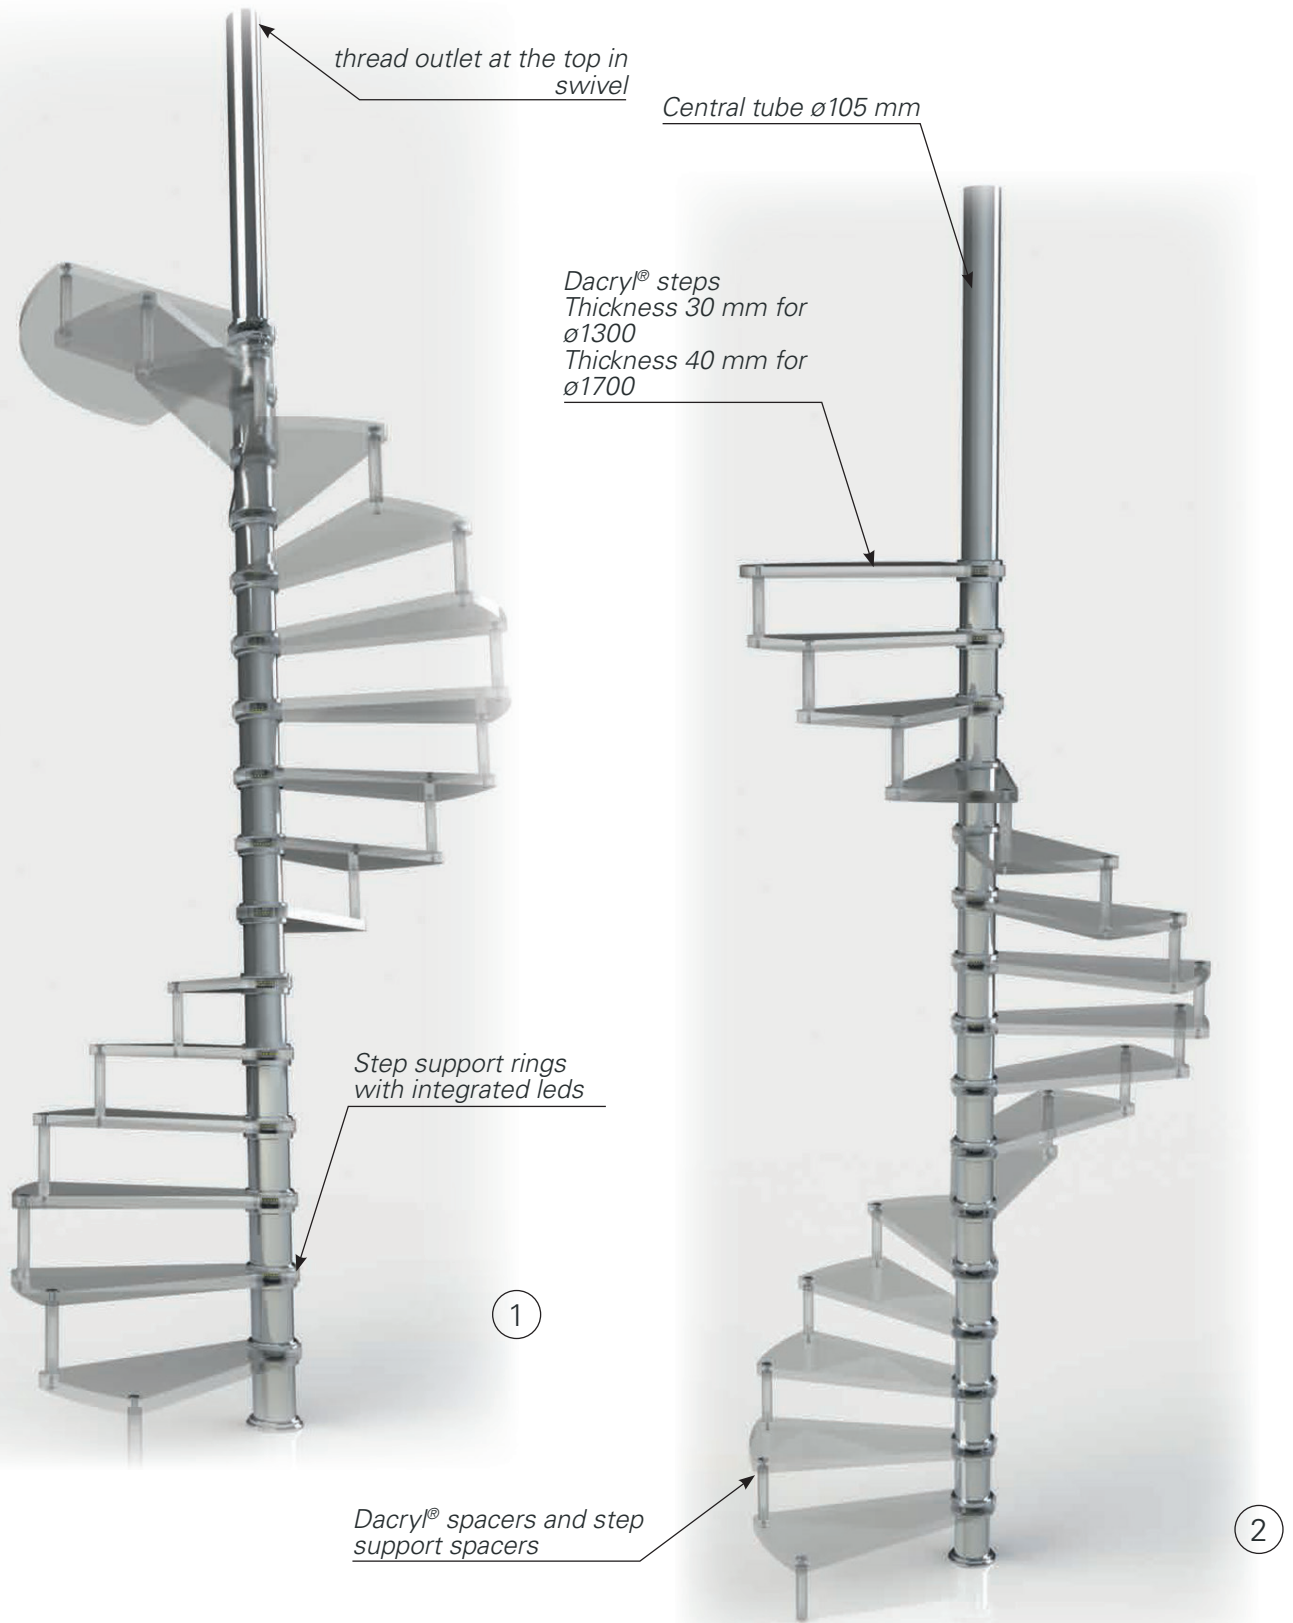

DACRYL® STAIRS

Technical drawing ESC

Finishes

Raw aluminium

Anodized aluminium

Anodized bronze

Anodised black

Anodized gold

Anodized Rifle barrel