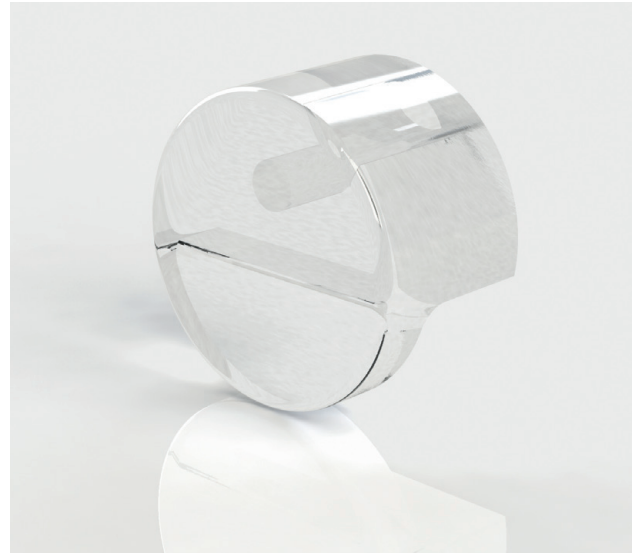

# **DACRYL ROUND HANDLE**

Technical drawing PDS

## Uses

- Dacryl® Door Handle
- Mounting on plate

## Specifics

- Frosted faces
- Fastening with screws and insert

## Dimensions

PDS : round  $\varnothing$  50 mm / 30 mm thick