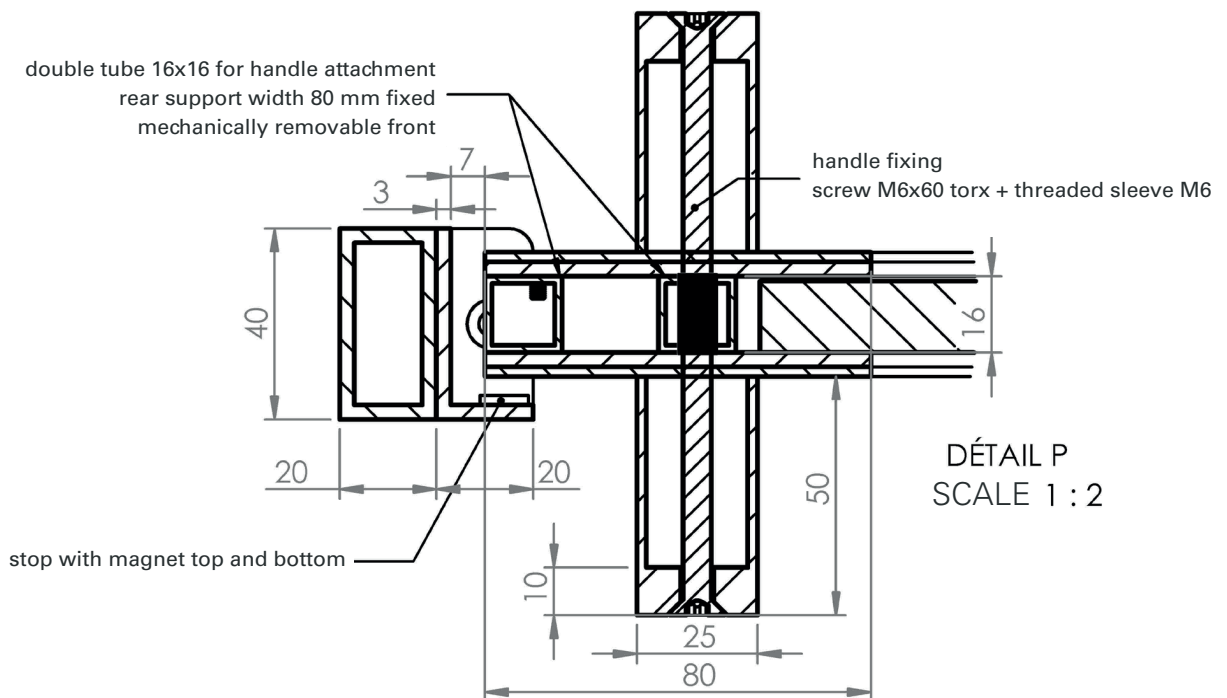

- . Standard doors:

W 830 x H 2040

- . Door frame:

angle irons 40 x 20

with tubular reinforcement 40 x 20

- . Closing dishes

width : 40 mm

thickness 3 mm

- . Finishing dishes

width : 40 mm

thickness 2 mm

Deliverables

Delivered ready to install:

- . Dacryl® panels in pivot-opening frame
- . Door frame ready to be fixed
- . Wire outlet welded on installed leds, coming out of the pivot
- . Remote 220 V power supply for 12v led lighting
- . Full-height handle on frame opening on 1 side

PIVOT-MOUNTED DOOR WITH FRAME ARTWORK

Technical drawing P-1W

PIVOT-MOUNTED DOOR WITH FRAME ARTWORK

Technical drawing P-1W

General informations

DÉTAIL N
SCALE 1 : 5

DÉTAIL O
SCALE 1 : 2

PIVOT-MOUNTED DOOR WITH FRAME ARTWORK

Technical drawing P-1W

Technical plan product description

**PIVOT-MOUNTED DOOR WITH FRAME
ARTWORK**
tailor-made variants

*Double door on pivot with frame
Artwork frame sash and fixed frame*

Dacryl® double door set on pivot with
2 Artwork fixed frames