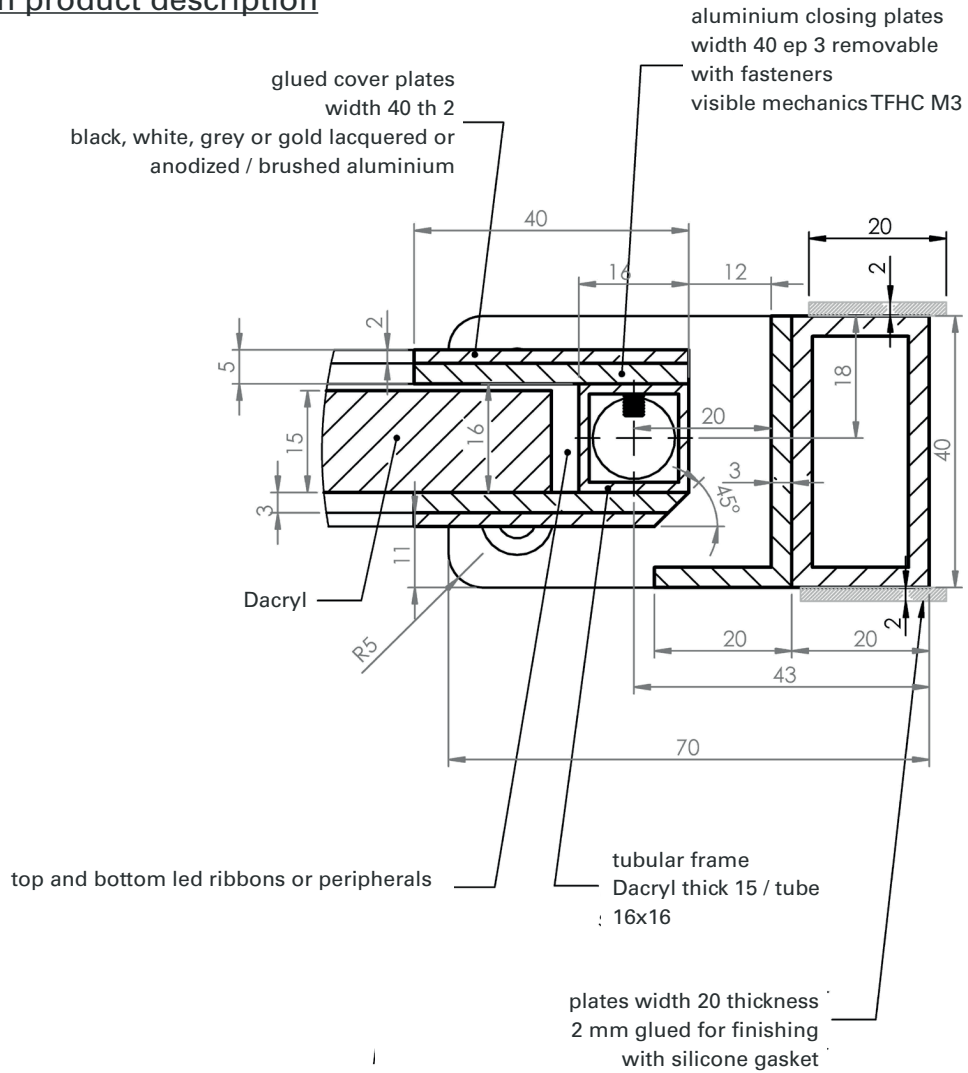

- . Standard doors:

W 830 x H 2040

- . Door frame:

angle irons 40 x 20

with tubular reinforcement 40 x 20

- . Closing dishes

width : 40 mm

thickness 3 mm

- . Finishing dishes

width : 40 mm

thickness 2 mm

Deliverables

Delivered ready to install:

- . Dacryl® panels in pivot-opening frame
- . Door frame ready to be fixed
- . Wire outlet welded on installed leds, coming out of the pivot
- . Remote 220 V power supply for 12v led lighting
- . Full-height handle on frame opening on 1 side

PIVOT-MOUNTED DOOR WITH FRAME ARTWORK

Technical drawing P-1W

PIVOT-MOUNTED DOOR WITH FRAME ARTWORK

Technical drawing P-1W

General informations

DÉTAIL N
SCALE 1 : 5

DÉTAIL O
SCALE 1 : 2

PIVOT-MOUNTED DOOR WITH FRAME ARTWORK

Technical drawing P-1W

Technical plan product description

**PIVOT-MOUNTED DOOR WITH FRAME
ARTWORK**
tailor-made variants

*Double door on pivot with frame
Artwork frame sash and fixed frame*

Dacryl® double door set on pivot with
2 Artwork fixed frames