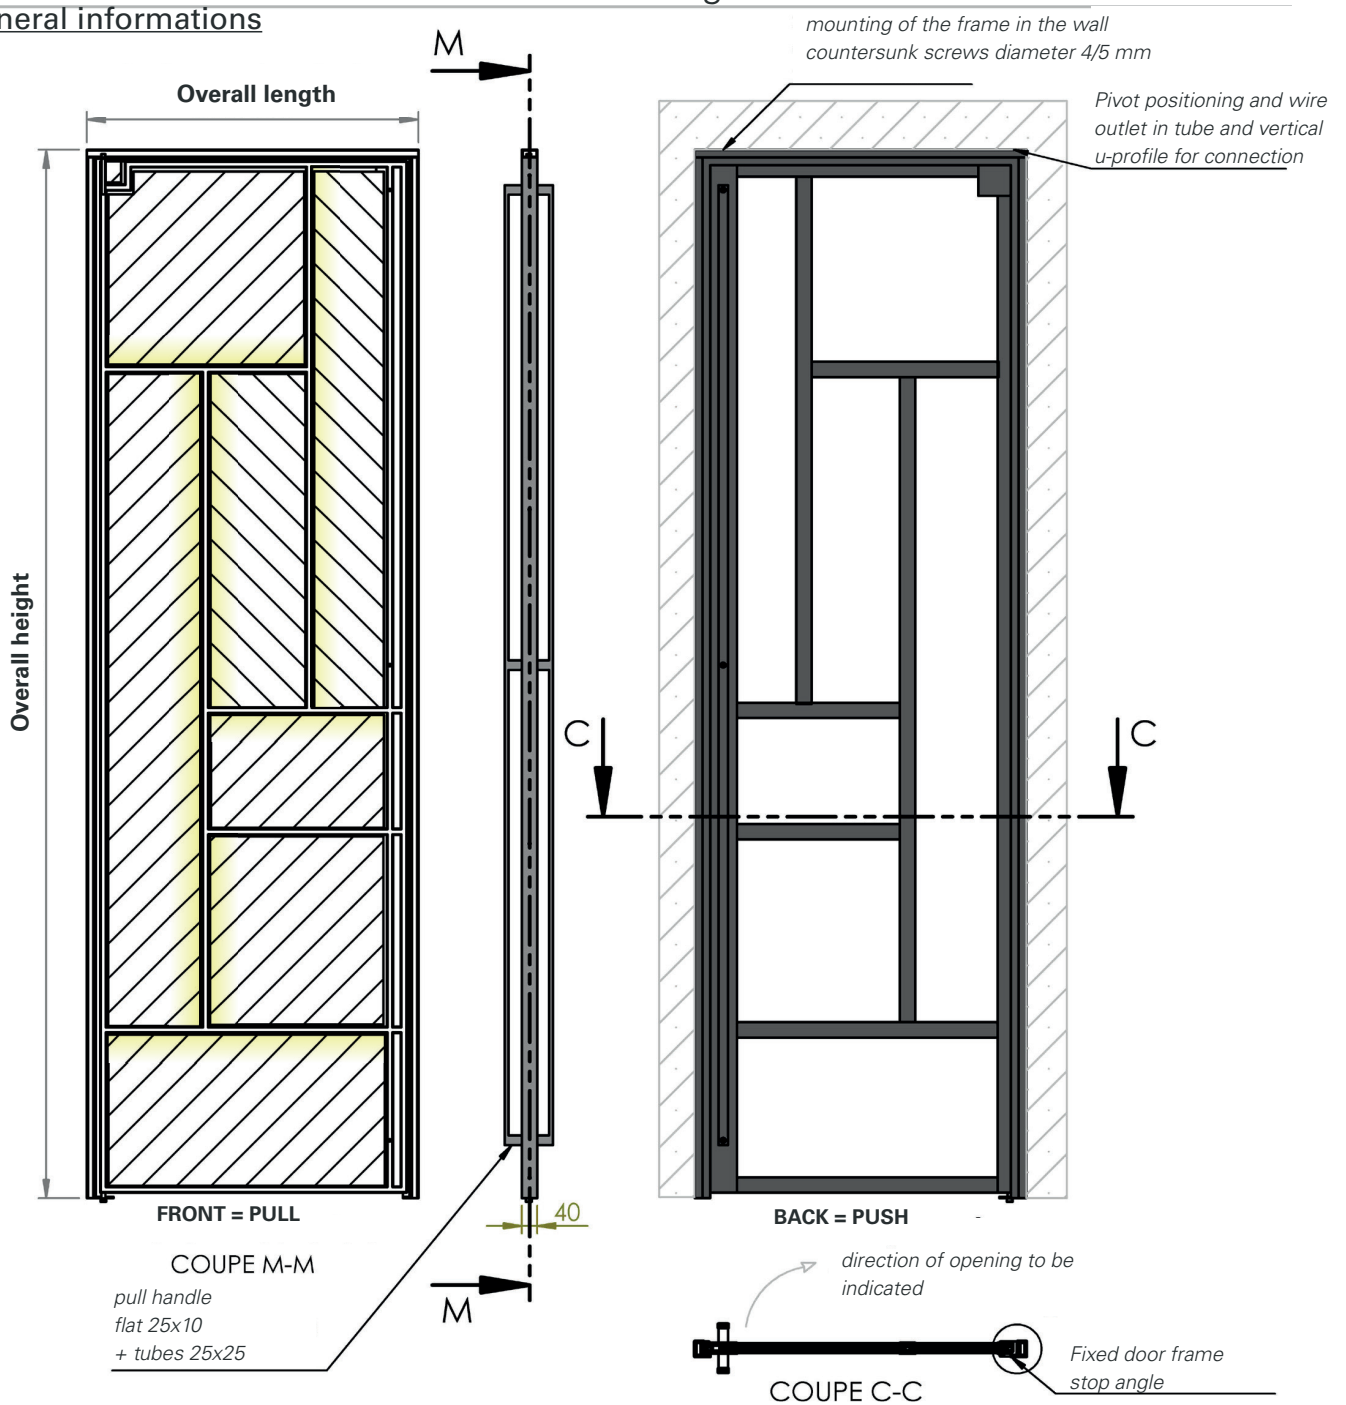

- . Standard doors:

W 830 x H 2040

- . Door frame:

angle irons 40 x 20

with tubular reinforcement 40 x 20

- . Closing dishes

width : 40 mm

thickness 3 mm

- . Finishing dishes

width : 40 mm

thickness 2 mm

Deliverables

Delivered ready to install:

- . Dacryl® panels in pivot-opening frame
- . Door frame ready to be fixed
- . Wire outlet welded on installed leds, coming out of the pivot
- . Remote 220 V power supply for 12v led lighting
- . Full-height handle on frame opening on 1 side

PIVOT-MOUNTED DOOR WITH FRAME ARTWORK

Technical drawing P-1W

PIVOT-MOUNTED DOOR WITH FRAME ARTWORK

Technical drawing P-1W

General informations

DÉTAIL N
SCALE 1 : 5

DÉTAIL O
SCALE 1 : 2

PIVOT-MOUNTED DOOR WITH FRAME ARTWORK

Technical drawing P-1W

Technical plan product description

**PIVOT-MOUNTED DOOR WITH FRAME
ARTWORK**
tailor-made variants

*Double door on pivot with frame
Artwork frame sash and fixed frame*

Dacryl® double door set on pivot with
2 Artwork fixed frames