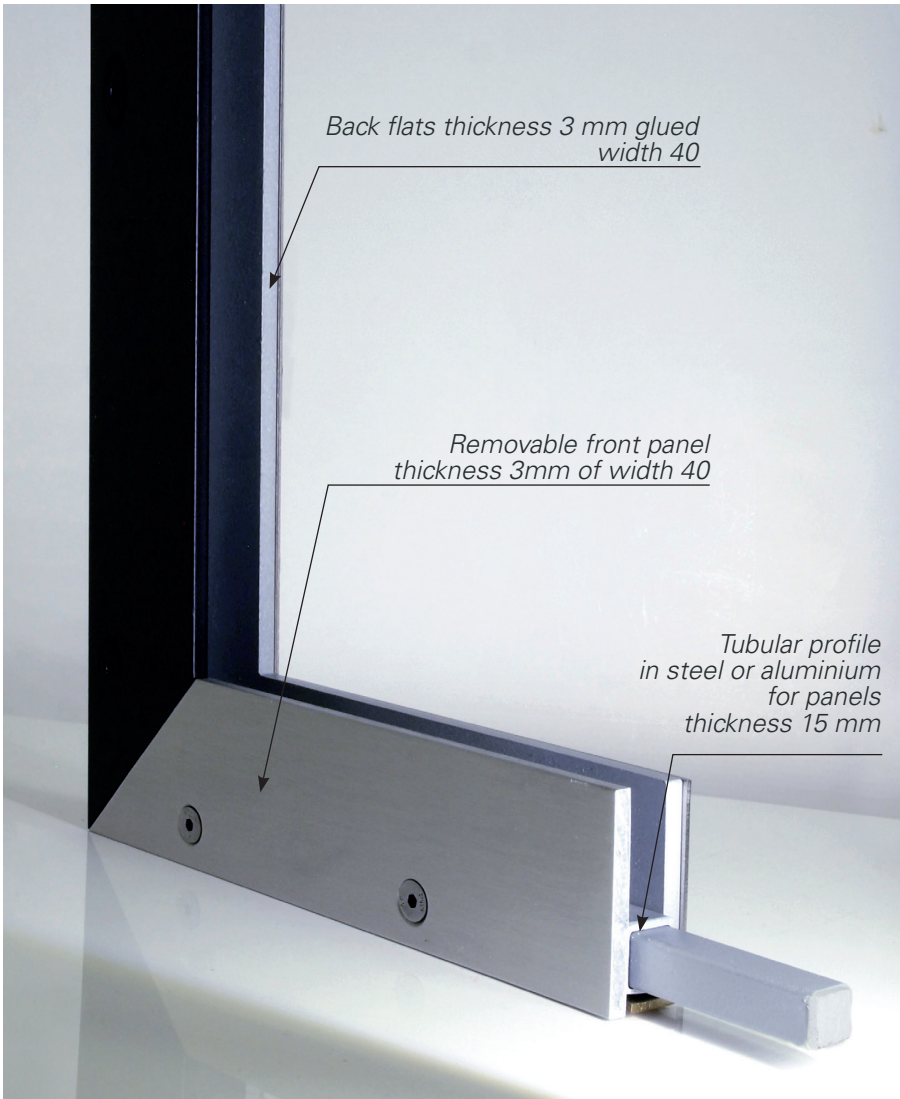

PIVOT-MOUNTED DOOR WITH FRAME ARTWORK

Technical drawing P-1W

PIVOTED DOOR WITH FIXED SASH : DETAILS AND FINISHES

Opening frame

Dimensions

• Square tubular structure in steel

for Dacryl® 15 mm thick:
16 × 16 mm

Brushed aluminum

White
RAL 9010 textured

Stainless steel
Brushed

Brass
Brushed

Gold RAL 1036
Textured

Grey RAL 9006
Textured

PIVOT-MOUNTED DOOR WITH FRAME ARTWORK

Technical drawing P-1W

- . Standard doors:

W 830 x H 2040

- . Door frame:

angle irons 40 x 20

with tubular reinforcement 40 x 20

- . Closing dishes

width : 40 mm

thickness 3 mm

- . Finishing dishes

width : 40 mm

thickness 2 mm

Deliverables

Delivered ready to install:

- . Dacryl® panels in pivot-opening frame
- . Door frame ready to be fixed
- . Wire outlet welded on installed leds, coming out of the pivot
- . Remote 220 V power supply for 12v led lighting
- . Full-height handle on frame opening on 1 side