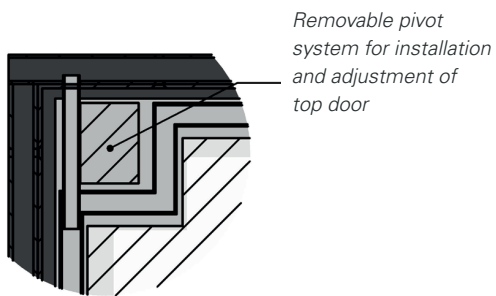

- . Finishing dishes

width : 40 mm

thickness 2 mm

Deliverables

Delivered ready to install:

- . Dacryl® panels in pivot-opening frame
- . Door frame ready to be fixed
- . Wire outlet welded on installed leds, coming out of the pivot
- . Remote 220 V power supply for 12v led lighting
- . Full-height handle on frame opening on 1 side

PIVOT-MOUNTED DOOR WITH FRAME ARTWORK

Technical drawing P-1W

PIVOT-MOUNTED DOOR WITH FRAME ARTWORK

Technical drawing P-1W

General informations

DÉTAIL N
SCALE 1 : 5

DÉTAIL O
SCALE 1 : 2

PIVOT-MOUNTED DOOR WITH FRAME ARTWORK

Technical drawing P-1W

Technical plan product description

**PIVOT-MOUNTED DOOR WITH FRAME
ARTWORK**
tailor-made variants

*Double door on pivot with frame
Artwork frame sash and fixed frame*

Dacryl® double door set on pivot with
2 Artwork fixed frames