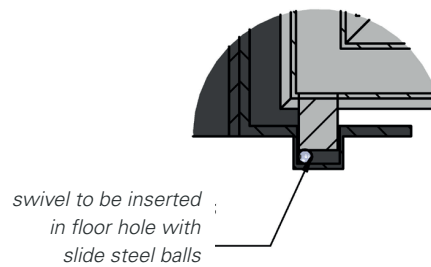

- . Standard doors:

W 830 x H 2040

- . Door frame:

angle irons 40 x 20

with tubular reinforcement 40 x 20

- . Closing dishes

width : 40 mm

thickness 3 mm

- . Finishing dishes

width : 40 mm

thickness 2 mm

Deliverables

Delivered ready to install:

- . Dacryl® panels in pivot-opening frame
- . Door frame ready to be fixed
- . Wire outlet welded on installed leds, coming out of the pivot
- . Remote 220 V power supply for 12v led lighting
- . Full-height handle on frame opening on 1 side

PIVOT-MOUNTED DOOR WITH FRAME ARTWORK

Technical drawing P-1W

PIVOT-MOUNTED DOOR WITH FRAME ARTWORK

Technical drawing P-1W

General informations

DÉTAIL N
SCALE 1 : 5

DÉTAIL O
SCALE 1 : 2

PIVOT-MOUNTED DOOR WITH FRAME ARTWORK

Technical drawing P-1W

Technical plan product description

**PIVOT-MOUNTED DOOR WITH FRAME
ARTWORK**
tailor-made variants

*Double door on pivot with frame
Artwork frame sash and fixed frame*

Dacryl® double door set on pivot with
2 Artwork fixed frames