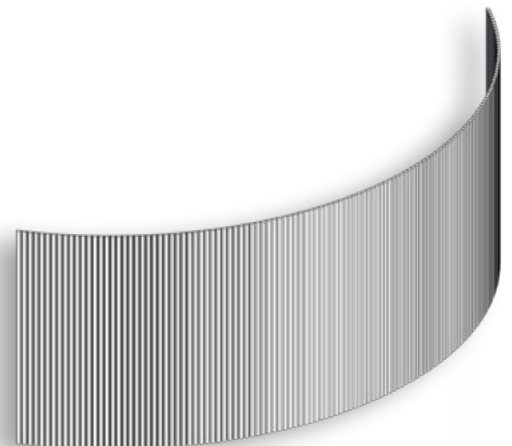

HABILLAGE DE BORNE D'ACCUEIL & BAR

CHOISISSEZ VOS LAMES

LAMES EN DACRYL

LAMES DE MATIÈRE

LAMES DE COULEUR