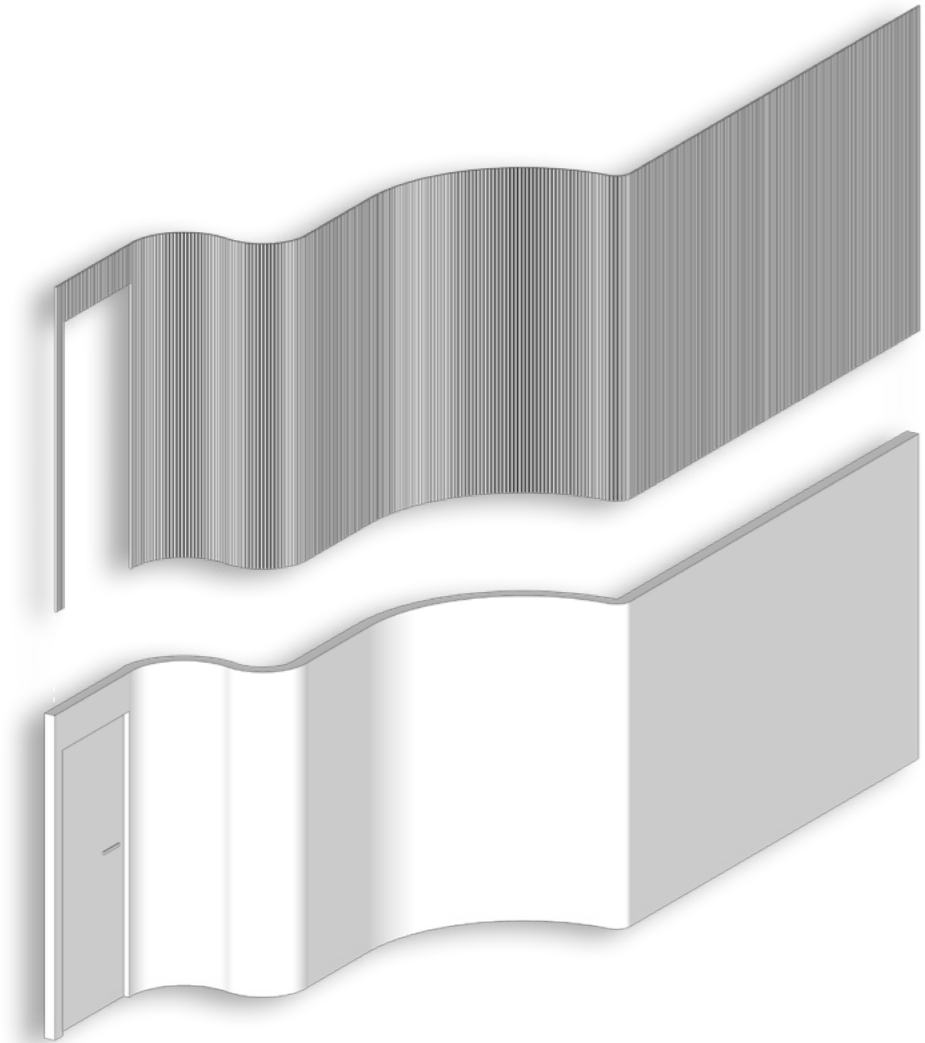

VOTRE HABILLAGE SUR MESURE

HABILLAGE DE MUR COURBE