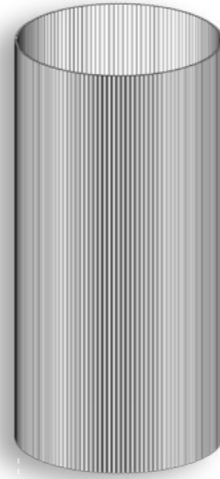

HABILLAGE DE COLONNE